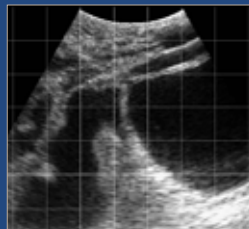

#### Comfortable working

Easi-Scan is light. You carry it comfortably on your hip. Your hands are free and there is no strain on your neck, shoulders or back. When used with the BUG goggle it allows great peripheral vision.

Probe designed from the ground up, curved for greater depth (8, 12, 16, 24 cm mode)

Detachable battery. Lasts up to 7 hours

37 day pregnancy  
8 cm mode \*

94 day calf head  
24 cm mode \*

Cotyledons  
24 cm mode \*

Uterine horns, CL  
12 cm mode \*

easi-scan™  
curve

\* Zoomed for printing