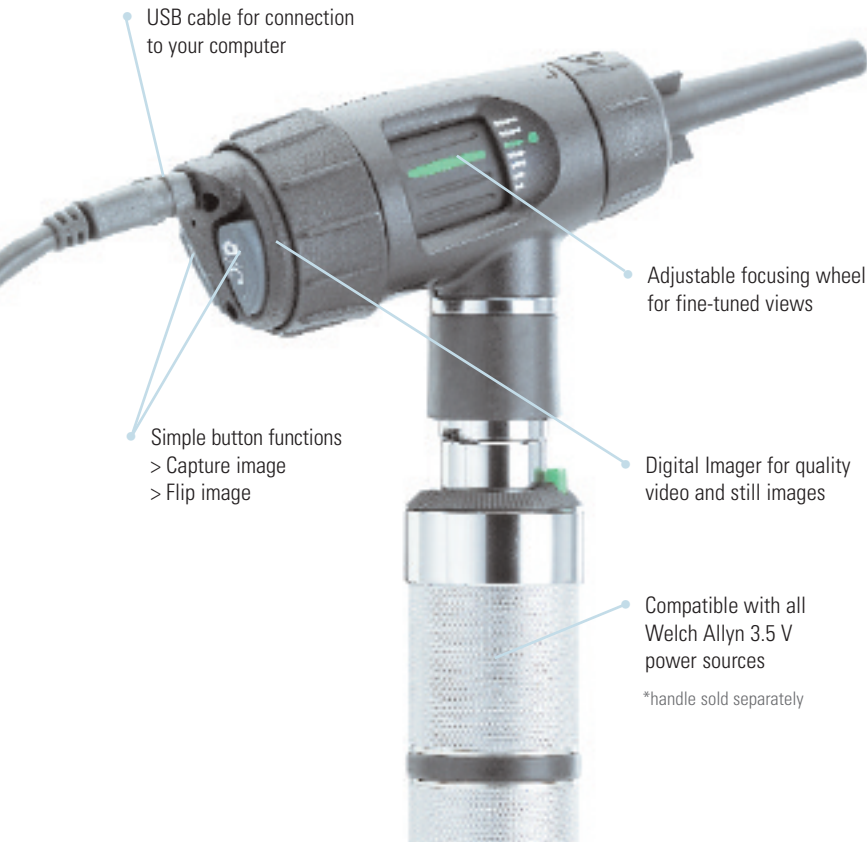

WelchAllyn®

Advancing Frontline Care™

The Welch Allyn Digital MacroView™ Veterinary Otoscope

Features you expect from an otoscope and more:

USB cable for connection to your computer

Adjustable focusing wheel for fine-tuned views

Simple button functions
> Capture image
> Flip image

Digital Imager for quality video and still images

Compatible with all Welch Allyn 3.5 V power sources

*handle sold separately

Improve compliance through client involvement

Ordering Information

23960 Digital MacroView Veterinary Otoscope with 10 ft USB cable and set of five reusable ear specula (including instrumentation tip)

Accessories

23492	Additional set of five Reusable Specula (4 mm, 4 short, 5 mm, 5 short and 7 mm instrumentation tip)	06500-U	Lamp
23834-S	4 Short Veterinary Reusable Speculum	23900-10	Replacement USB Cable, 10 ft
23835-S	5 Short Veterinary Reusable Speculum	71000-A	NiCad Rechargeable Handle (Plug-in)
23834	4.0 mm Veterinary Reusable Speculum	71000-C	NiCad/Convertible Rechargeable Handle (Plug-in)
23835	5.0 mm Veterinary Reusable Speculum	71670	NiCad Rechargeable Handle for Universal Charger
23837	7.0 mm Veterinary Reusable Speculum	71900	Lithium Ion Rechargeable Handle with AC Charging Module
23847	7.0 mm Veterinary Instrumentation Speculum	71910	Lithium Ion Rechargeable Handle for Universal Charger